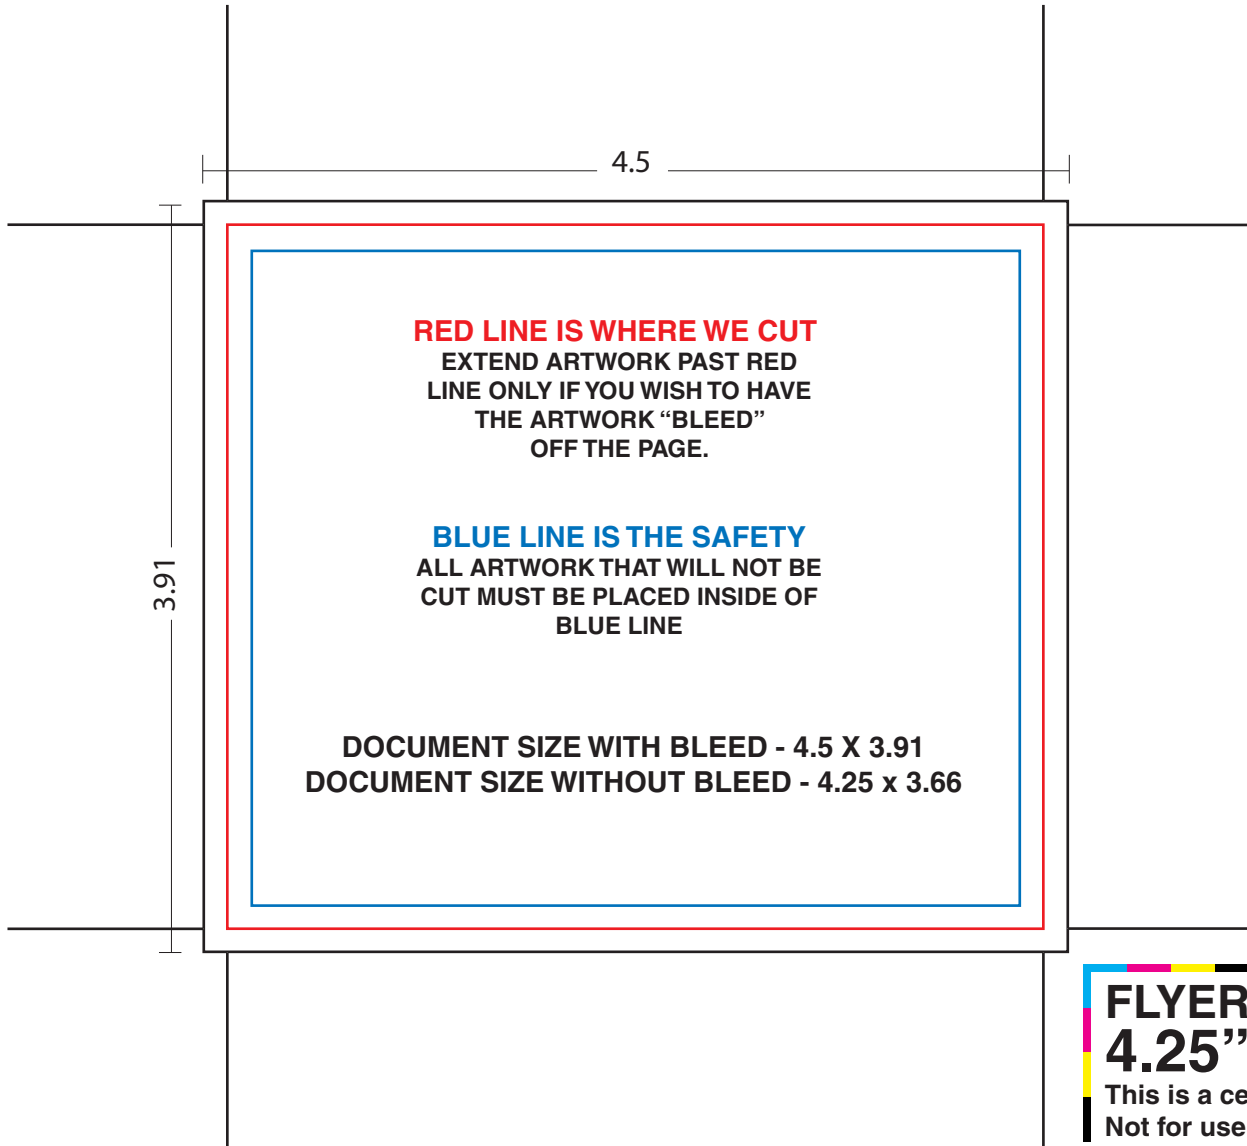

Copy 2 Copy

FLYER
4.25" x 3.66"
This is a certified Copy2Copy template.
Not for use with other vendors.